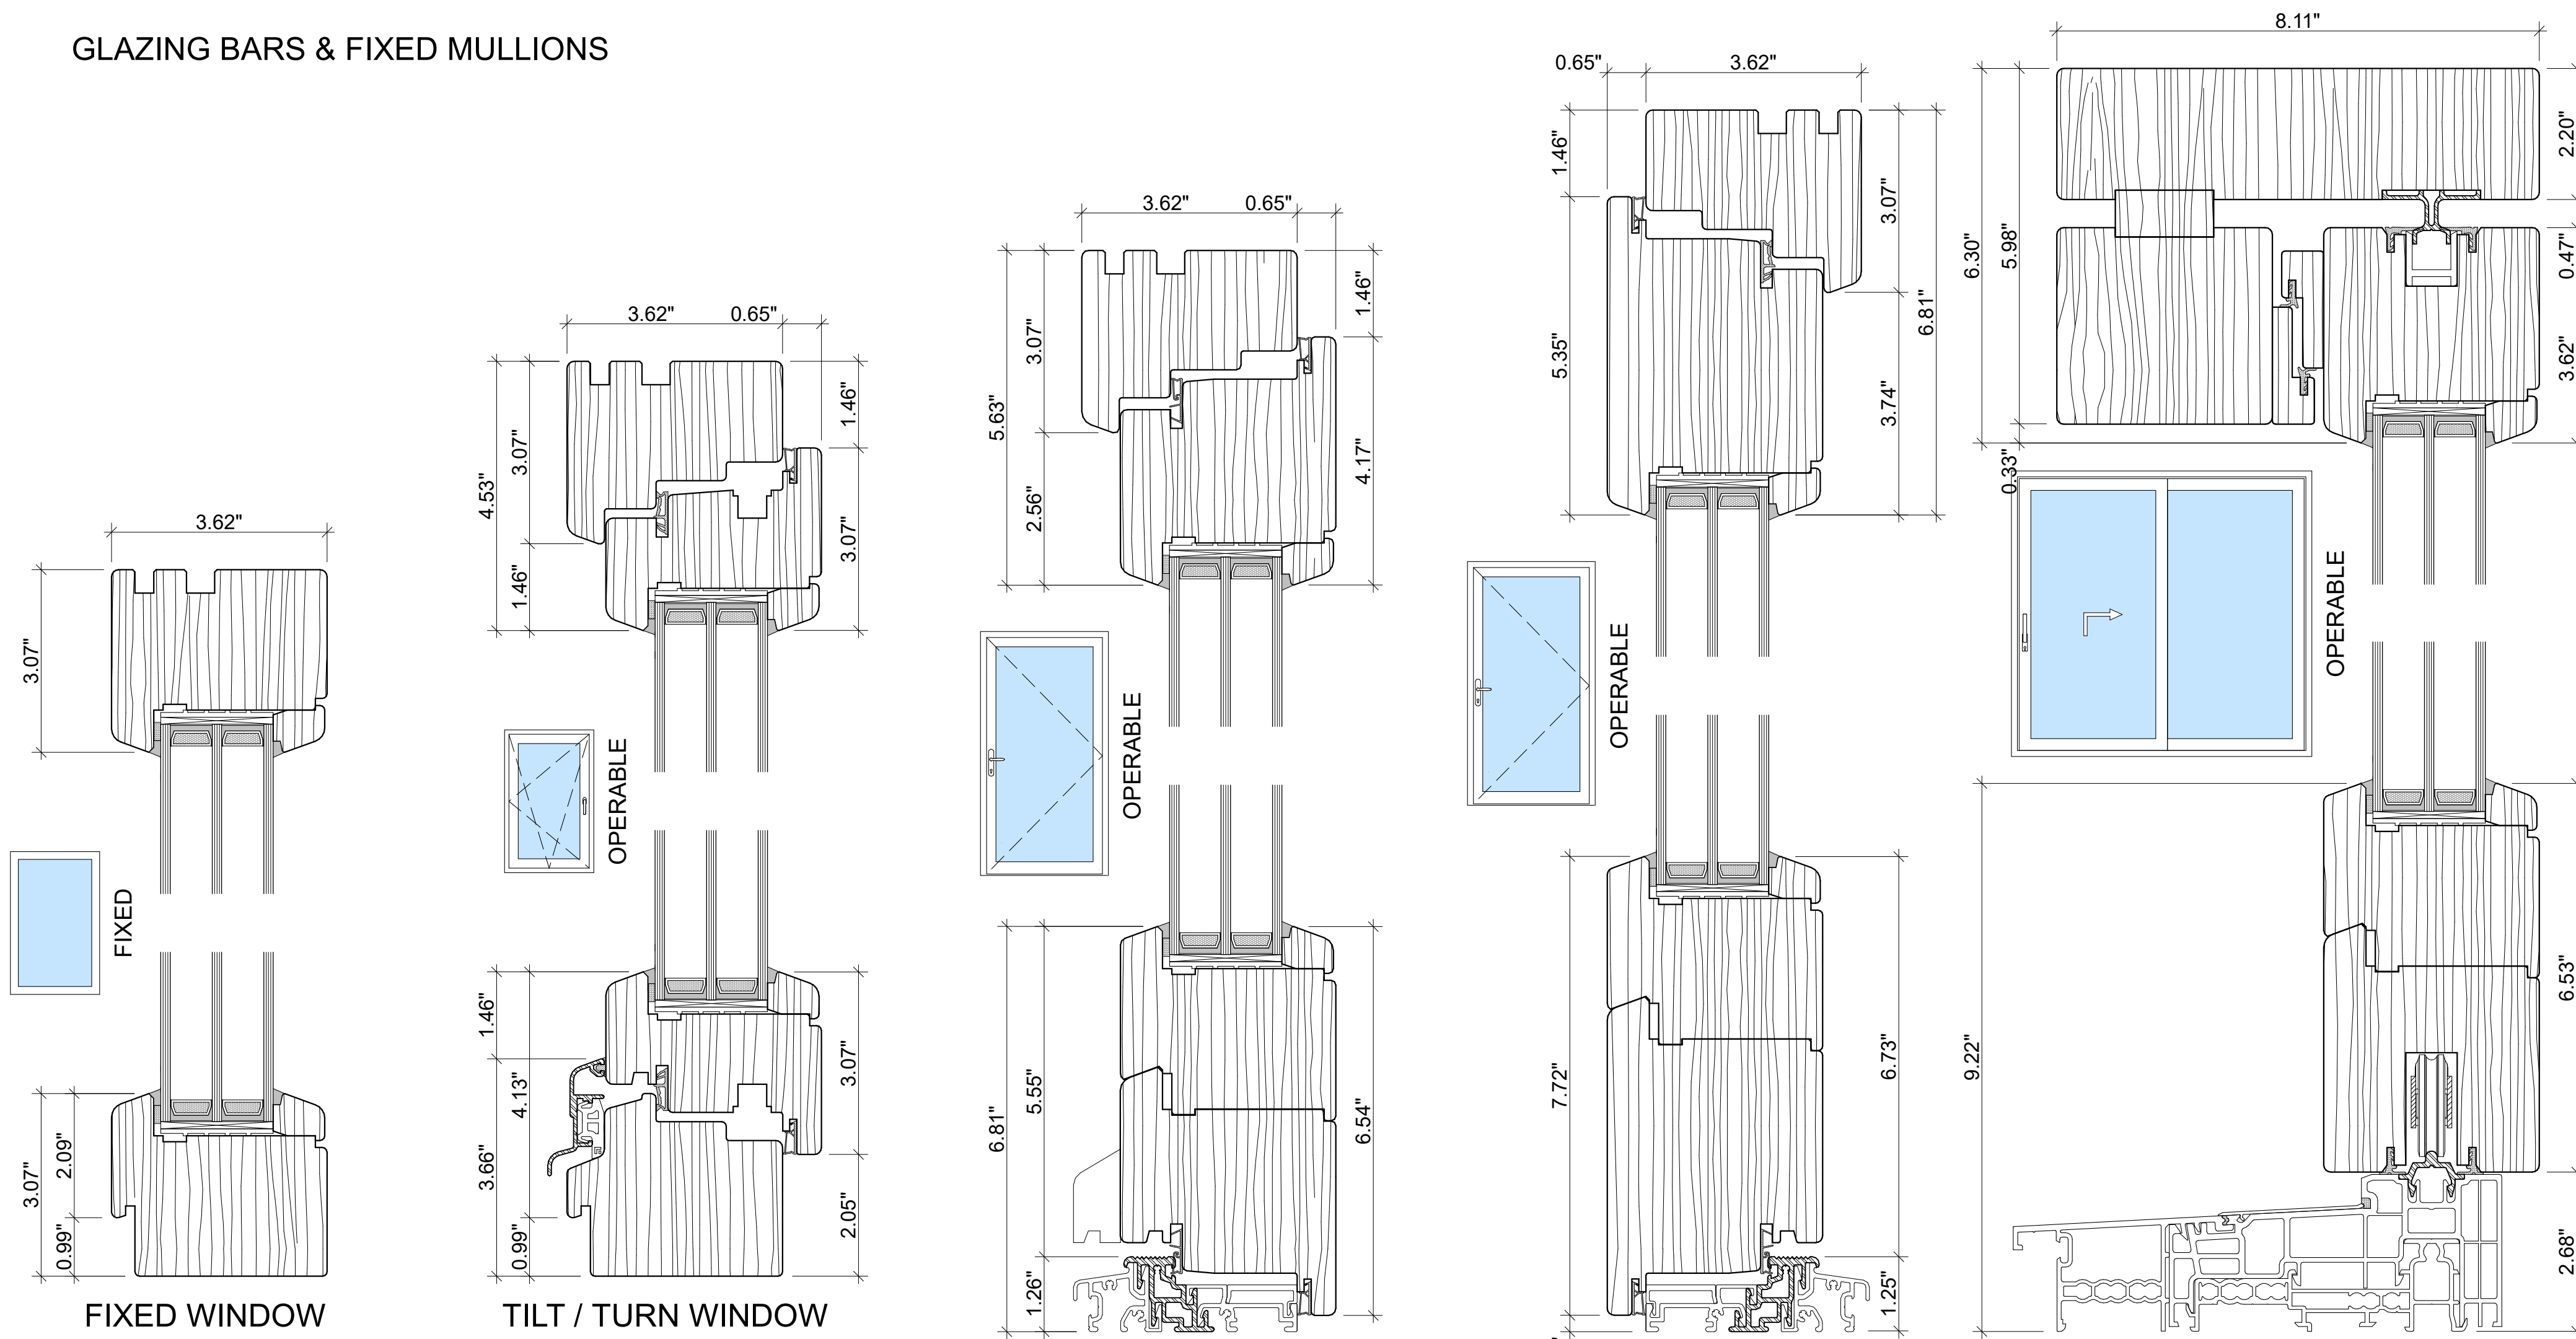

GLAZING BARS & FIXED MULLIONS

FIXED WINDOW

TILT / TURN WINDOW

INSWING DOOR

OUTSWING DOOR

LIFT/SLIDE DOOR

Tel: 413 829 7923