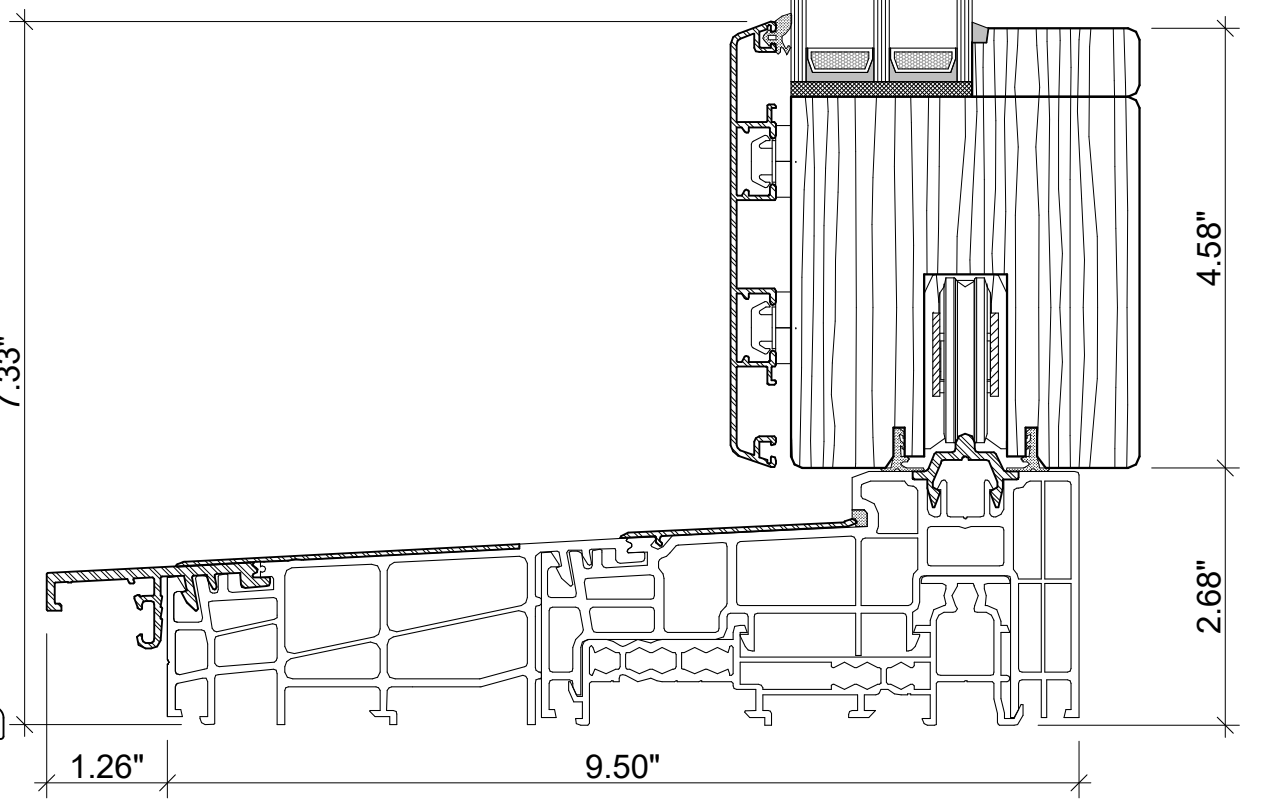

GLAZING BAR & FIXED MULLION

FIXED

OPERABLE

OPERABLE

OPERABLE

FIXED WINDOW

TILT / TURN WINDOW

INSWING DOOR

OUTSWING DOOR

OPERABLE

LIFT/SLIDE DOOR

Tel: 413 829 7923