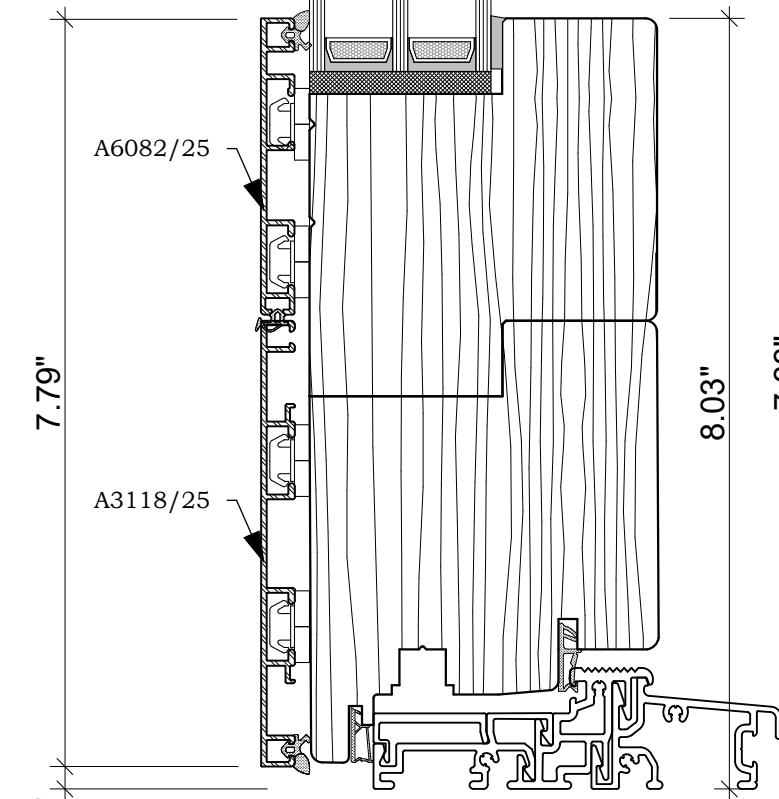

GLAZING BAR & FIXED MULLION

FIXED

OPERABLE

OPERABLE

OPERABLE

FIXED WINDOW

TILT / TURN WINDOW

INSWING DOOR

OUTSWING DOOR

OPERABLE

LIFT/SLIDE DOOR

Tel: 413 829 7923