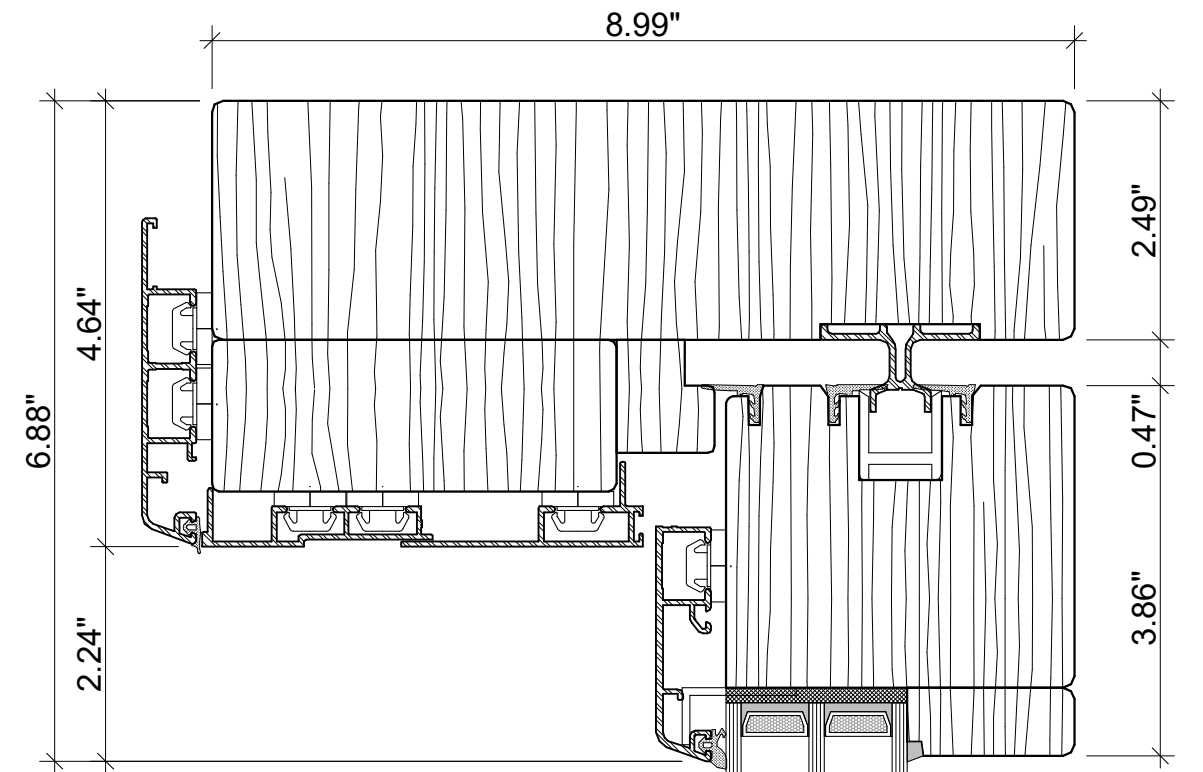

GLAZING BAR & FIXED MULLION

FIXED

OPERABLE

OPERABLE

OPERABLE

FIXED WINDOW

TILT / TURN WINDOW

INSWING DOOR

OUTSWING DOOR

OPERABLE

LIFT/SLIDE DOOR

Tel: 413 829 7923