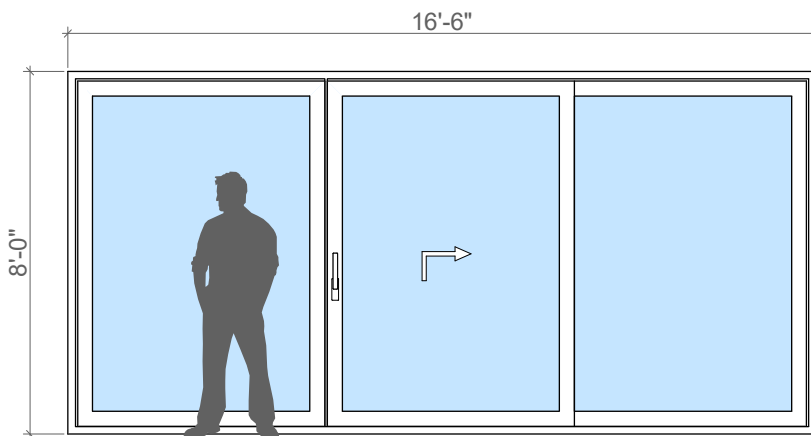

## Maximum Lift / Slide Door Sizes

We offer Lift / Slide doors in 2, 3 and 4 panel configurations with maximum sizes up to 20 feet long and 35 SF of glass area!

2 Panel Lift / Slide

3 Panel Lift / Slide

Lift / Slide Door - 4 Panel