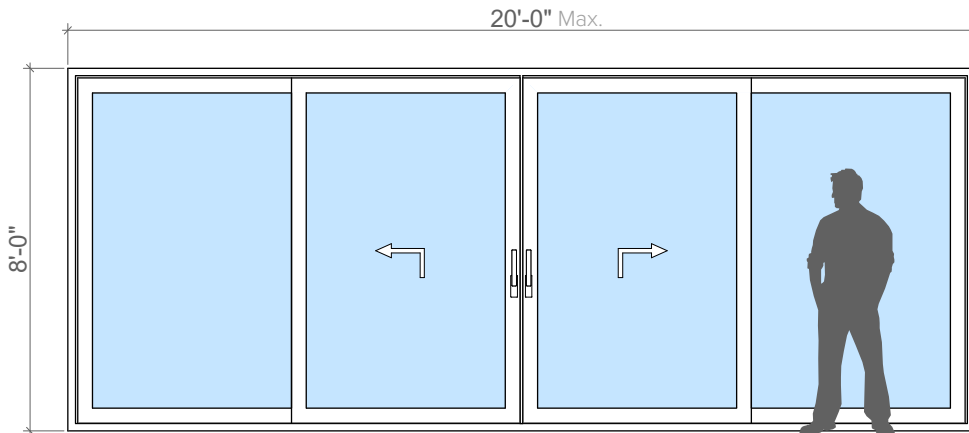

## Maximum Lift / Slide Door Sizes

We offer Lift / Slide doors in 2, 3 and 4 panel configurations with maximum sizes up to 20 feet long and 35 SF of glass area!

2 Panel Lift / Slide

3 Panel Lift / Slide

Lift / Slide Door - 4 Panel