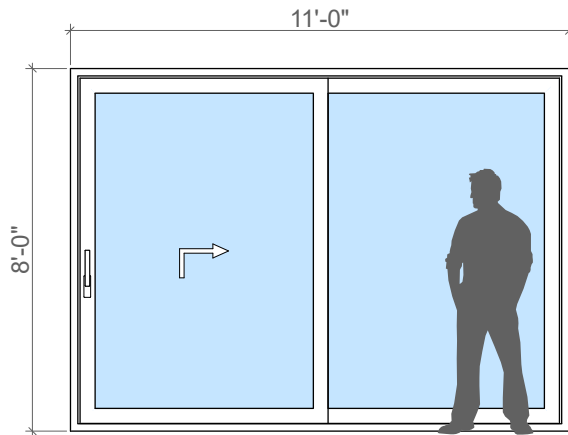

## Maximum Lift / Slide Door Sizes

We offer Lift / Slide doors in 2, 3 and 4 panel configurations with maximum sizes up to 20 feet long and 35 SF of glass area!

2 Panel Lift / Slide

3 Panel Lift / Slide

Lift / Slide Door - 4 Panel