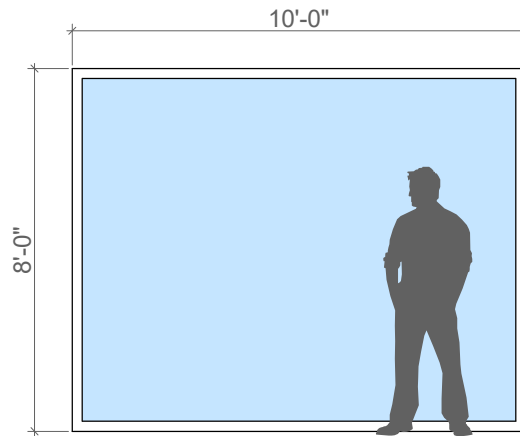

Maximum Window Sizes

* Maximum Fixed
(35 SF glass area, 4mm Glass)

* Maximum Fixed
(75 SF glass area, 6mm Glass)

* Maximum Tilt/Turn
(35 SF glass area)

* Maximum Tilt
(35 SF glass area)

* Note: Maximum sizes also subject to limiting width and height requirements. See specific window system for details.