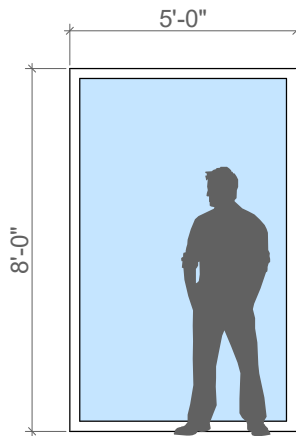

Maximum Window Sizes

* Maximum Fixed
(35 SF glass area, 4mm Glass)

* Maximum Fixed
(75 SF glass area, 6mm Glass)

* Maximum Tilt/Turn
(35 SF glass area)

* Maximum Tilt
(35 SF glass area)

* Note: Maximum sizes also subject to limiting width and height requirements. See specific window system for details.