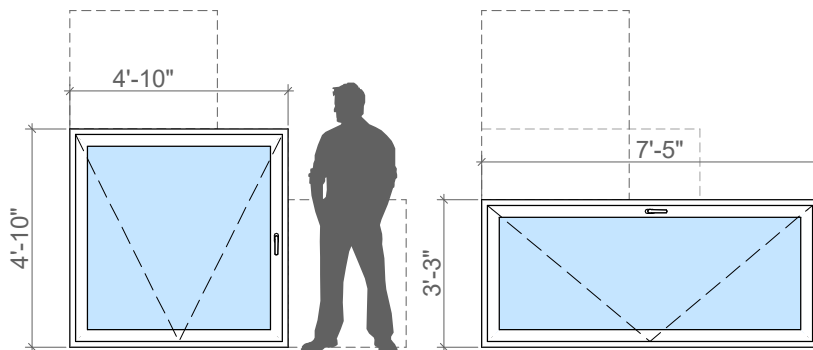

Maximum Window Sizes

* Maximum Fixed
(35 SF glass area, 4mm Glass)

* Maximum Fixed
(75 SF glass area, 6mm Glass)

* Maximum Tilt/Turn
(35 SF glass area)

* Maximum Tilt
(35 SF glass area)

* Note: Maximum sizes also subject to limiting width and height requirements. See specific window system for details.