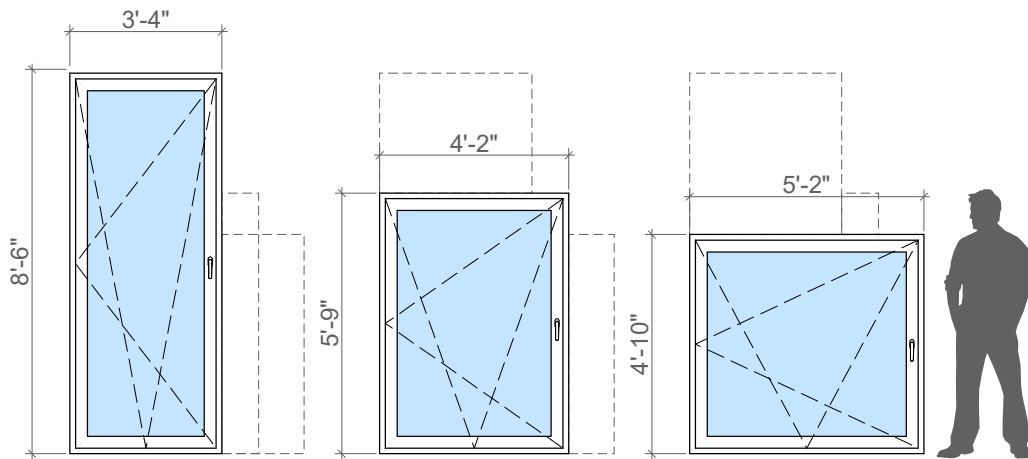

Maximum Window Sizes

* Maximum Fixed
(35 SF glass area, 4mm Glass)

* Maximum Fixed
(75 SF glass area, 6mm Glass)

* Maximum Tilt/Turn
(35 SF glass area)

* Maximum Tilt
(35 SF glass area)

* Note: Maximum sizes also subject to limiting width and height requirements. See specific window system for details.