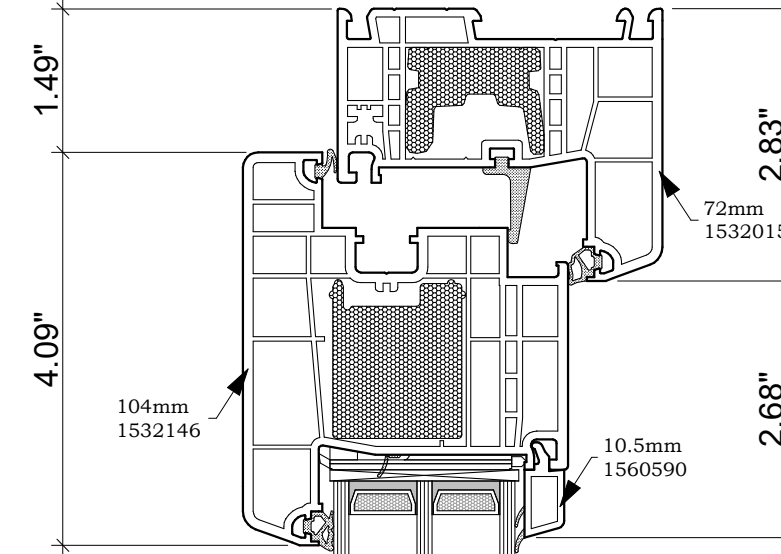

OPERABLE

SUBLIME
WINDOWS

Tel: 413 829 7923

GENEO PLUS SYSTEM
COMMON WINDOWS & DOORS