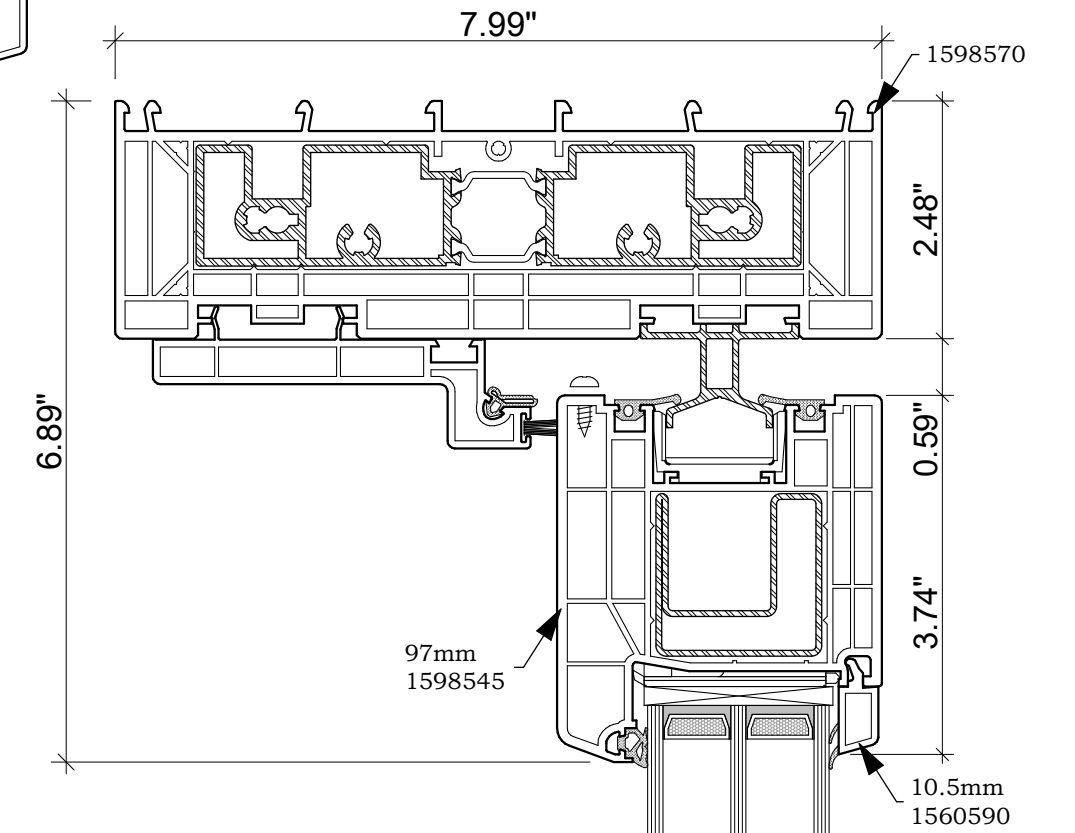

OPERABLE

SUBLIME
WINDOWS

Tel: 413 829 7923

GENEO PLUS SYSTEM
COMMON WINDOWS & DOORS