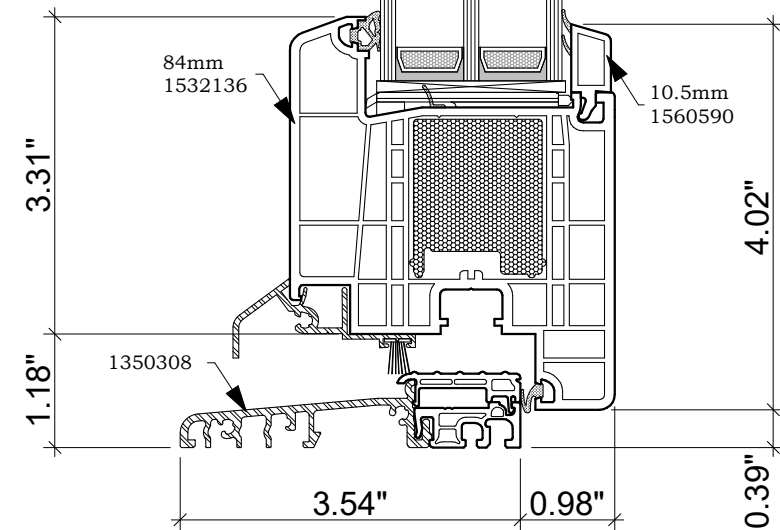

FIXED WINDOW

TILT / TURN WINDOW

INSWING DOOR

OUTSWING DOOR

GENEO LIFT/SLIDE DOOR

SUBLIME
WINDOWS

Tel: 413 829 7923

GENEO PLUS SYSTEM
COMMON WINDOWS & DOORS