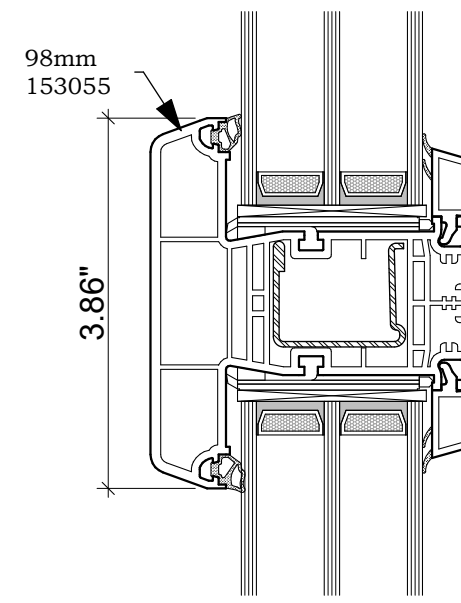

SILL SPACER