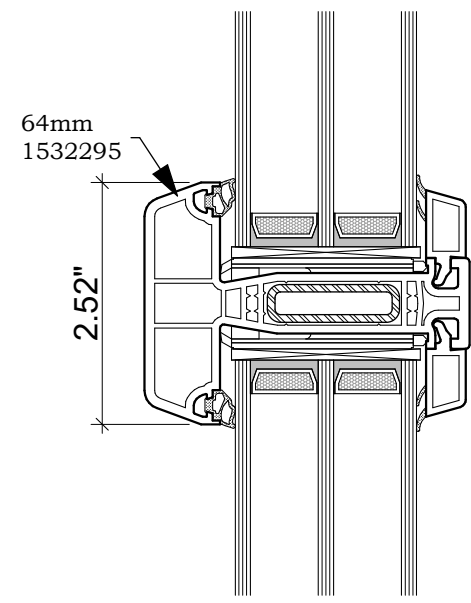

GLAZING BARS & FIXED MULLIONS