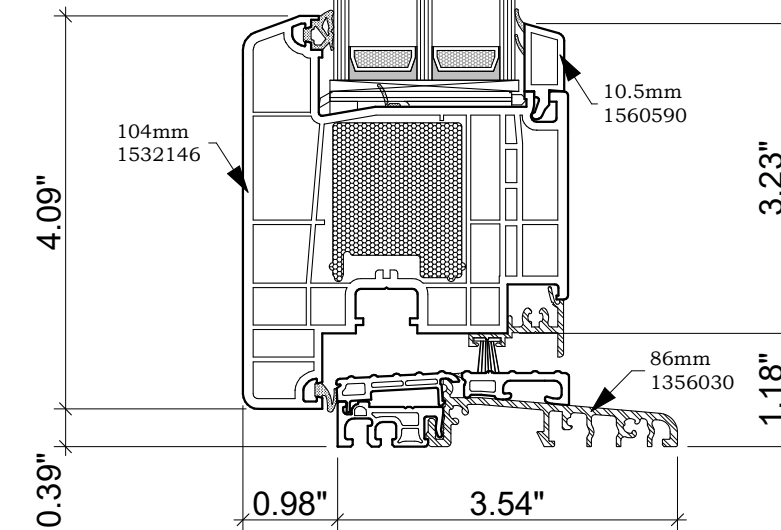

FIXED WINDOW

TILT / TURN WINDOW

INSWING DOOR

OUTSWING DOOR

GENEO LIFT/SLIDE DOOR

SUBLIME
WINDOWS

Tel: 413 829 7923

GENEO PLUS SYSTEM
COMMON WINDOWS & DOORS