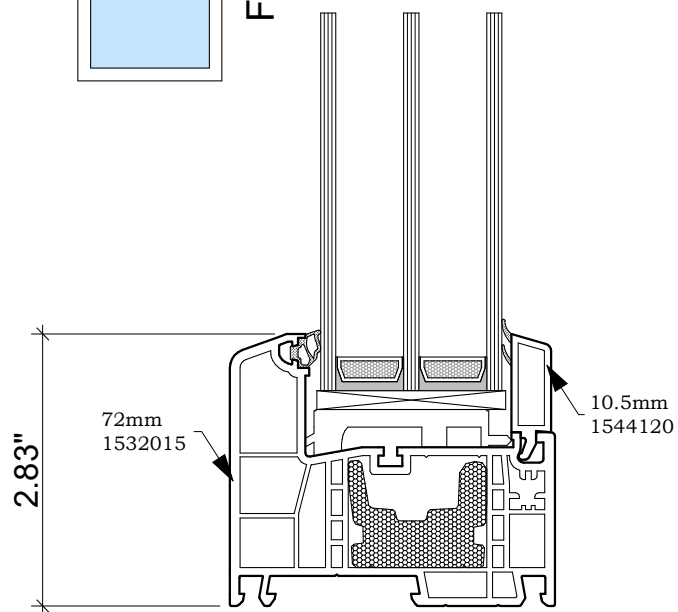

FIXED WINDOW

TILT / TURN WINDOW

INSWING DOOR

OUTSWING DOOR

GENEO LIFT/SLIDE DOOR

SUBLIME
WINDOWS

Tel: 413 829 7923

GENEO PLUS SYSTEM
COMMON WINDOWS & DOORS