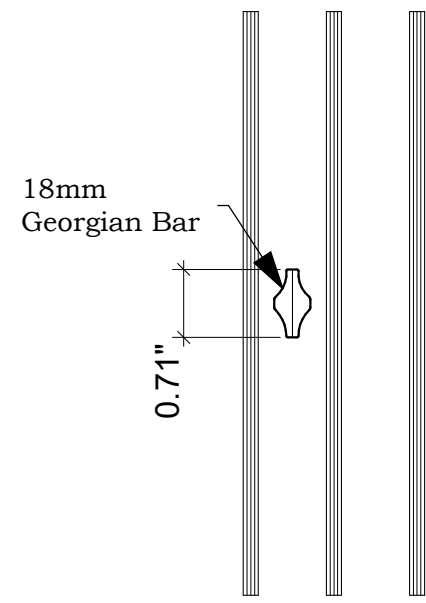

GLAZING BARS & FIXED MULLIONS