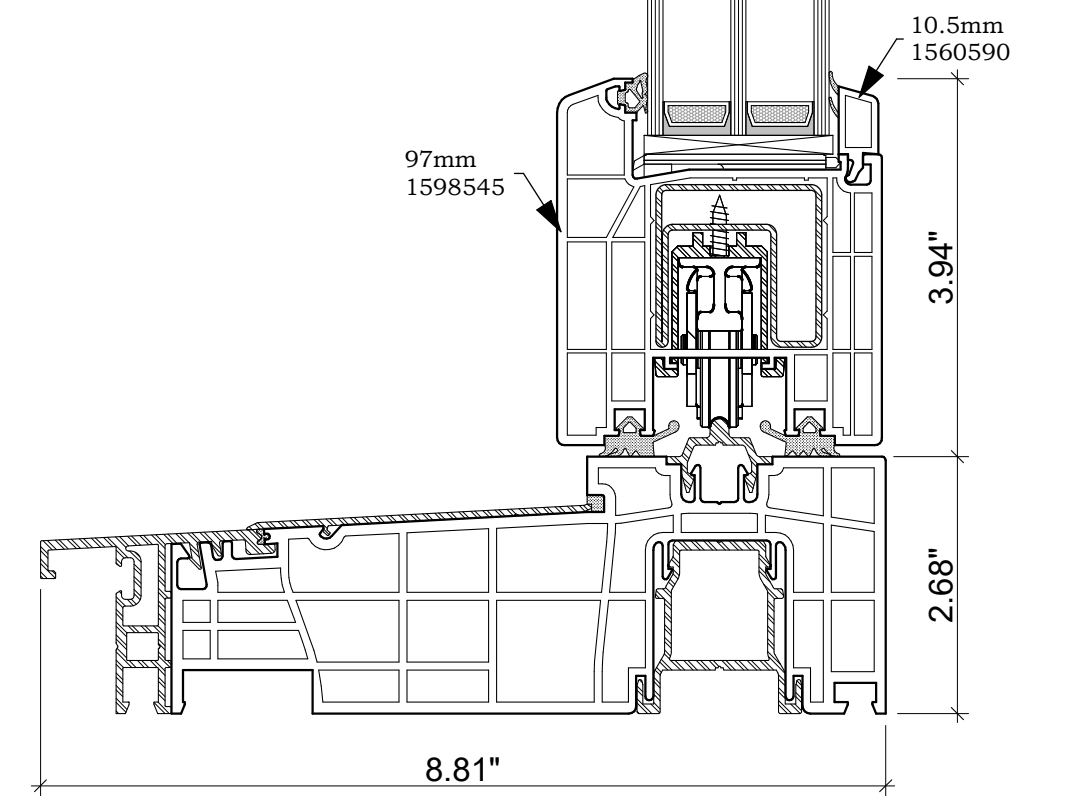

FIXED WINDOW

TILT / TURN WINDOW

INSWING DOOR

OUTSWING DOOR

GENEO LIFT/SLIDE DOOR

SUBLIME
WINDOWS

Tel: 413 829 7923

GENEO PLUS SYSTEM
COMMON WINDOWS & DOORS