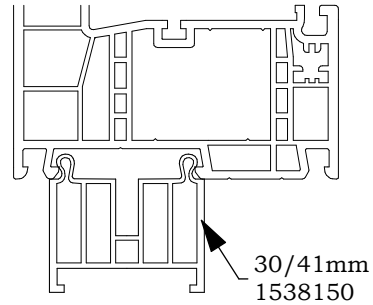

SILL SPACER