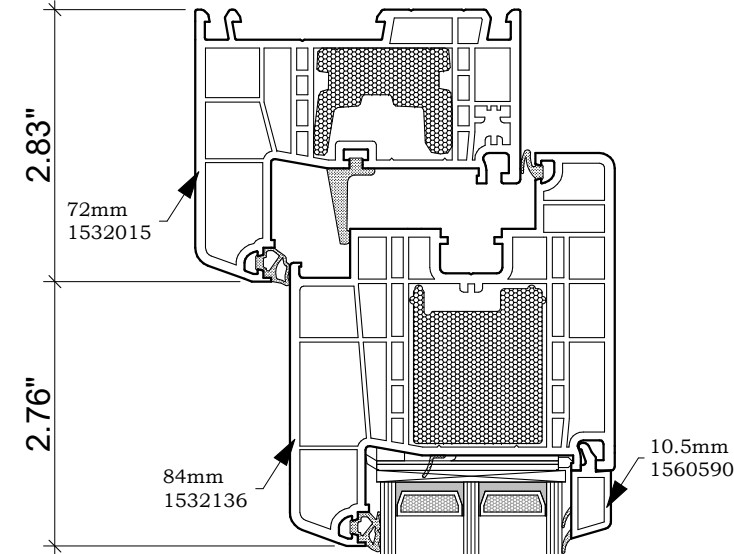

OPERABLE

SUBLIME
WINDOWS

Tel: 413 829 7923

GENEO PLUS SYSTEM
COMMON WINDOWS & DOORS