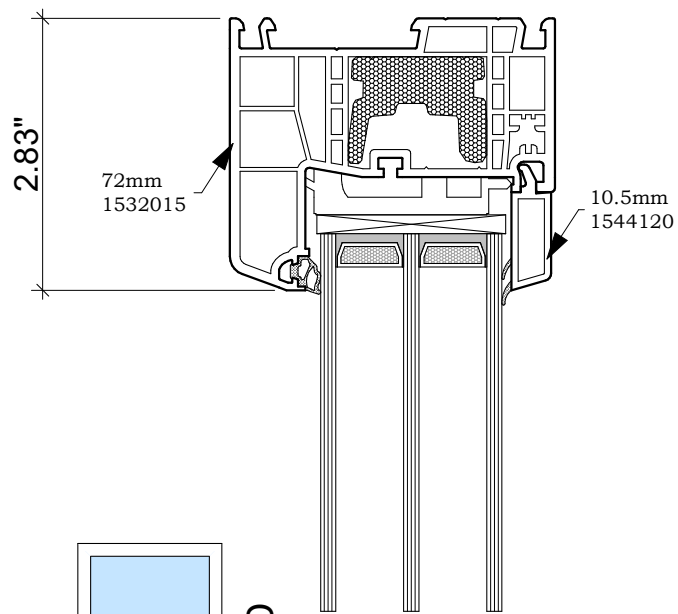

OPERABLE

SUBLIME
WINDOWS

Tel: 413 829 7923

GENEO PLUS SYSTEM
COMMON WINDOWS & DOORS