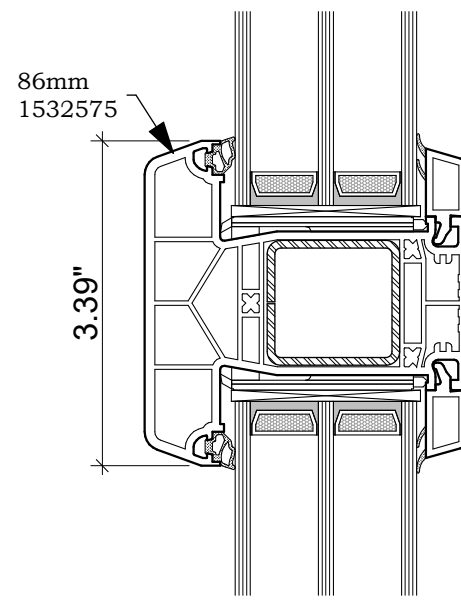

GLAZING BARS & FIXED MULLIONS