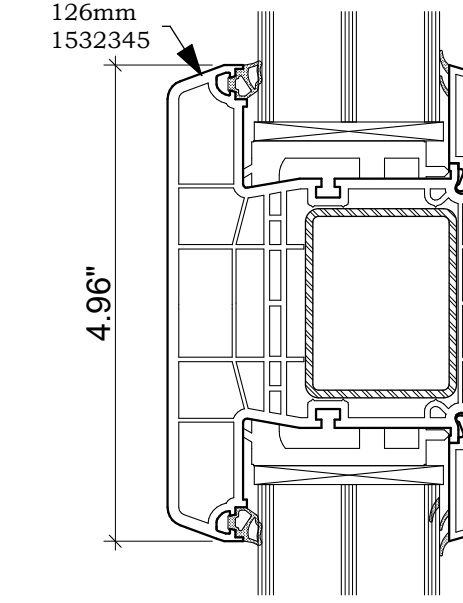

SILL SPACER