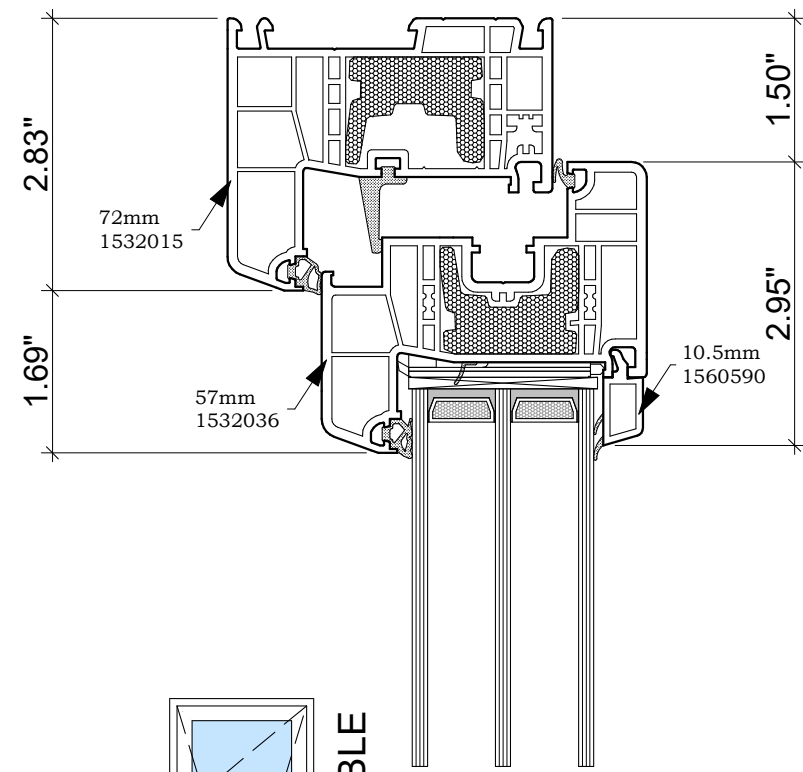

OPERABLE

SUBLIME
WINDOWS

Tel: 413 829 7923

GENEO PLUS SYSTEM
COMMON WINDOWS & DOORS