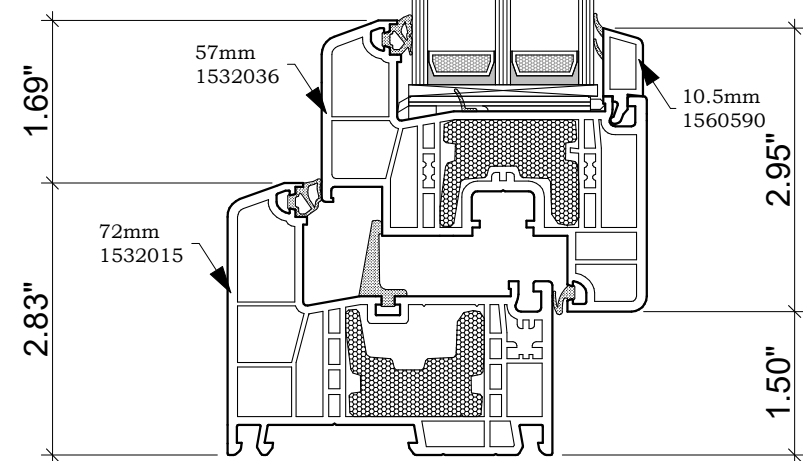

FIXED WINDOW

TILT / TURN WINDOW

INSWING DOOR

OUTSWING DOOR

GENEO LIFT/SLIDE DOOR

SUBLIME
WINDOWS

Tel: 413 829 7923

GENEO PLUS SYSTEM
COMMON WINDOWS & DOORS