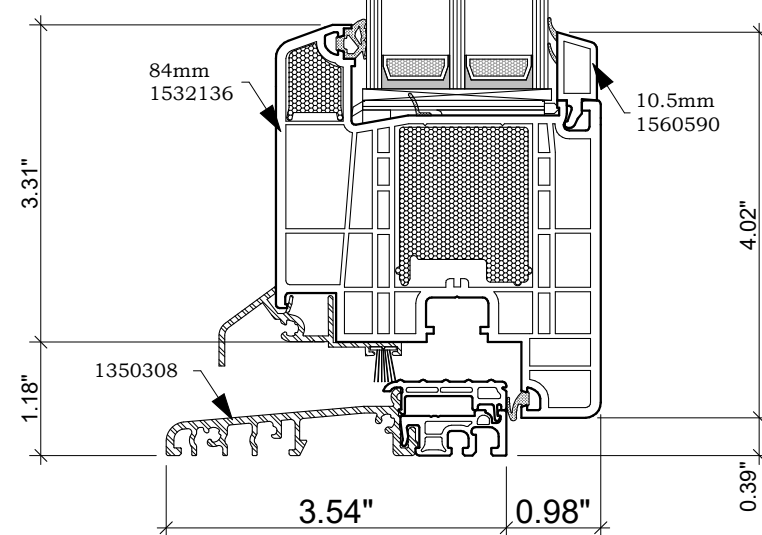

INSWING DOOR

OPERABLE

OUTSWING DOOR

OPERABLE

GENEO LIFT/SLIDE DOOR

Tel: 413 829 7923

GENEO PASSIVE SYSTEM
COMMON WINDOWS & DOORS