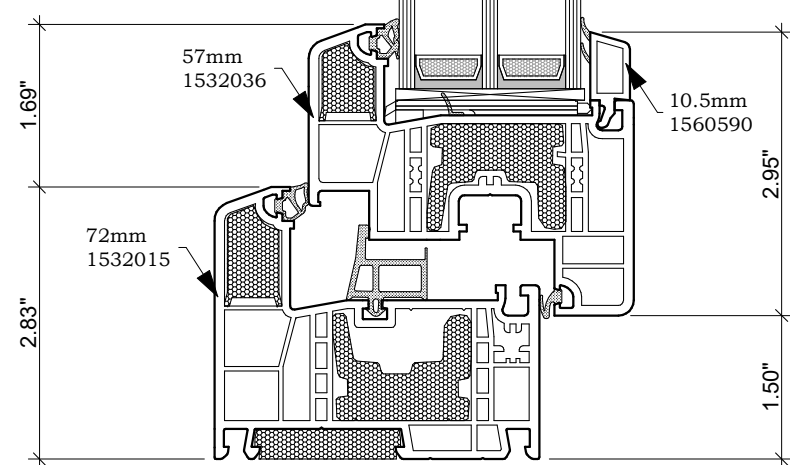

INSWING DOOR

OPERABLE

OUTSWING DOOR

OPERABLE

GENEO LIFT/SLIDE DOOR

Tel: 413 829 7923

GENEO PASSIVE SYSTEM
COMMON WINDOWS & DOORS