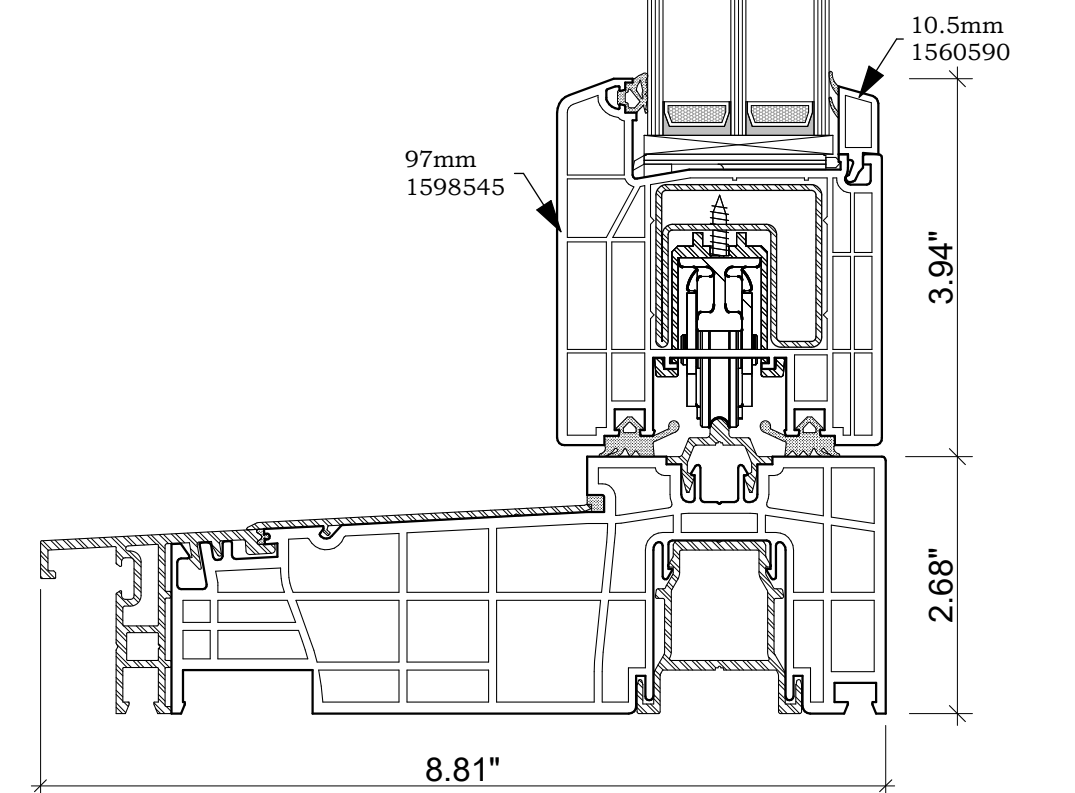

INSWING DOOR

OPERABLE

OUTSWING DOOR

OPERABLE

GENEO LIFT/SLIDE DOOR

Tel: 413 829 7923

GENEO PASSIVE SYSTEM
COMMON WINDOWS & DOORS