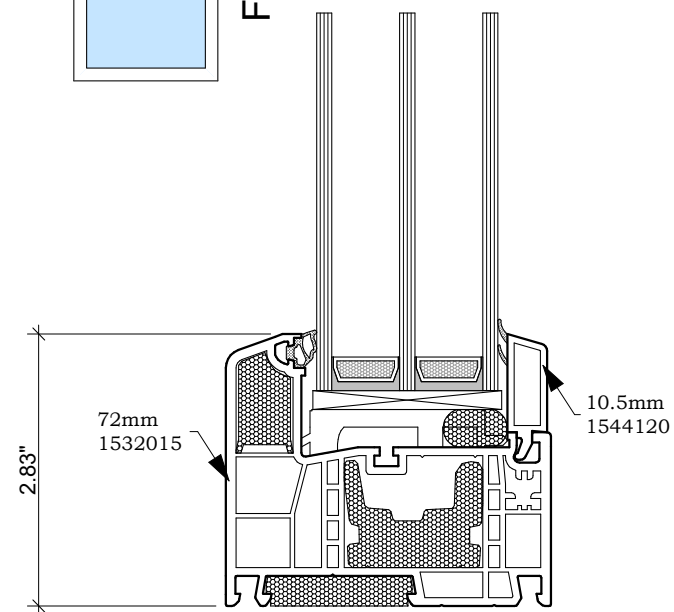

INSWING DOOR

OPERABLE

OUTSWING DOOR

OPERABLE

GENEO LIFT/SLIDE DOOR

Tel: 413 829 7923

GENEO PASSIVE SYSTEM
COMMON WINDOWS & DOORS