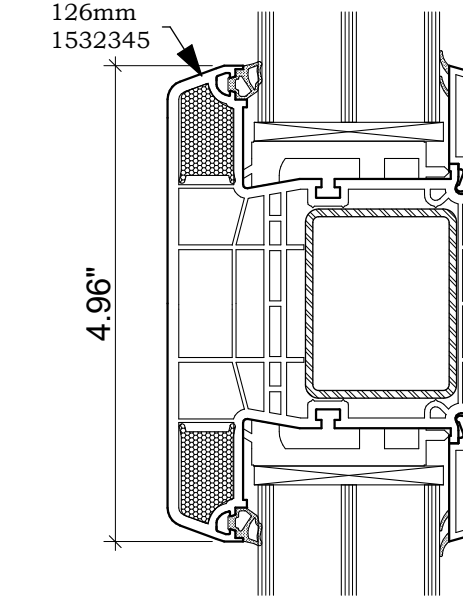

SILL SPACER