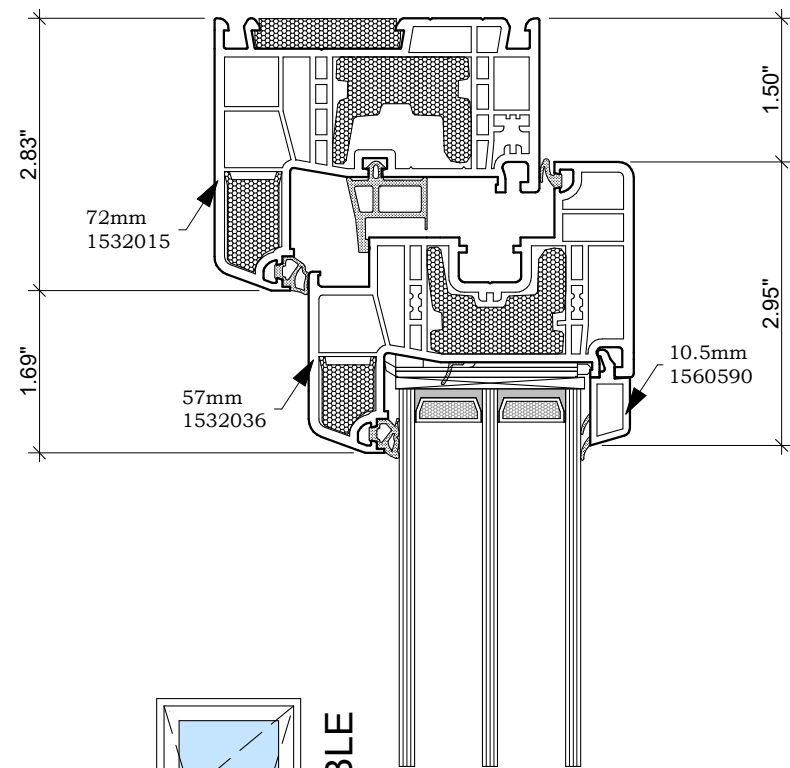

SILL

GLAZING BARS & FIXED MULLIONS

SILL SPACER

FIXED

FIXED WINDOW

OPERABLE

TILT / TURN WINDOW

OPERABLE

INSWING DOOR

OPERABLE

OUTSWING DOOR

OPERABLE

GENEO LIFT/SLIDE DOOR

Tel: 413 829 7923

GENEO PASSIVE SYSTEM
COMMON WINDOWS & DOORS