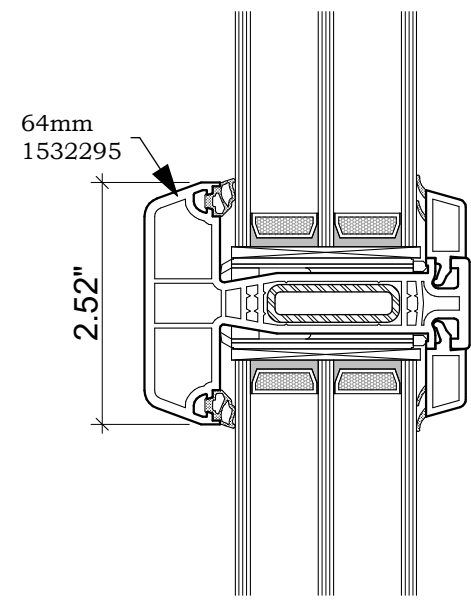

GLAZING BARS & FIXED MULLIONS