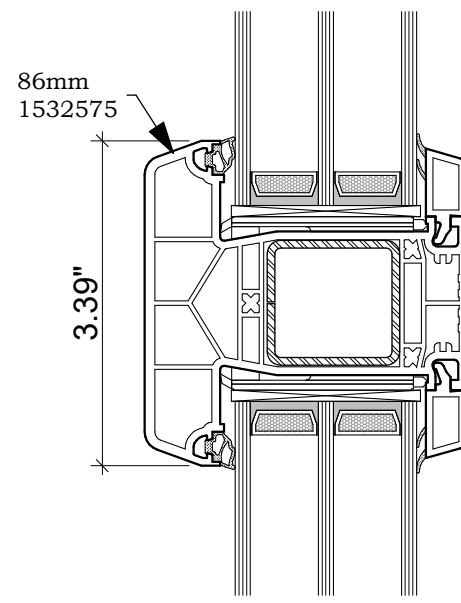

GLAZING BARS & FIXED MULLIONS