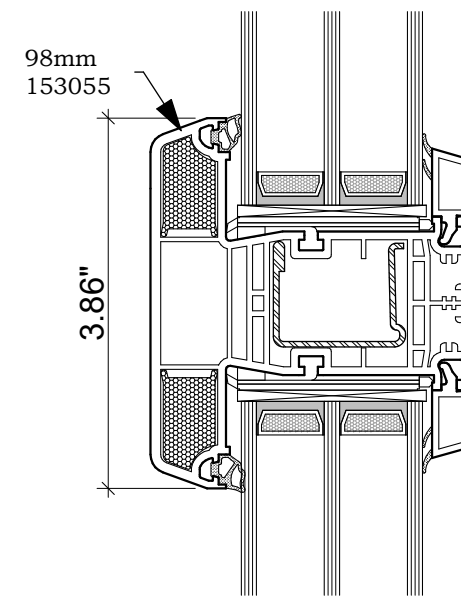

SILL SPACER