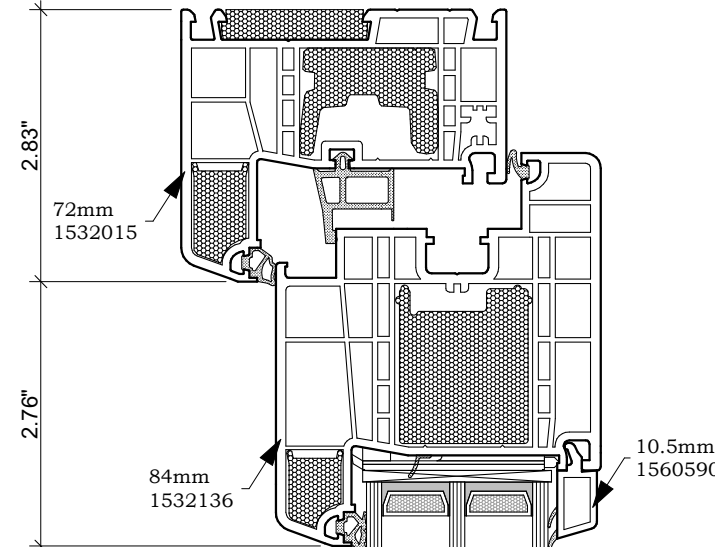

OPERABLE

OPERABLE

OUTSWING DOOR

OPERABLE

Tel: 413 829 7923

GENEO PASSIVE SYSTEM
COMMON WINDOWS & DOORS