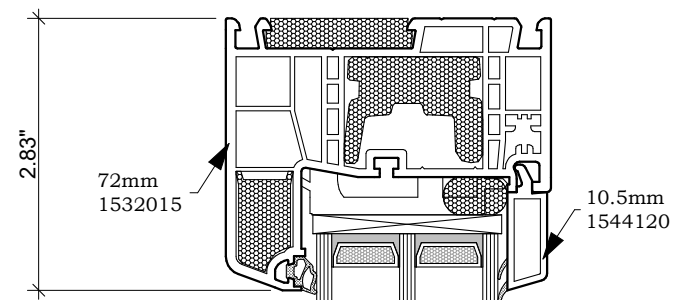

OPERABLE

OPERABLE

OUTSWING DOOR

OPERABLE

Tel: 413 829 7923

GENEO PASSIVE SYSTEM
COMMON WINDOWS & DOORS