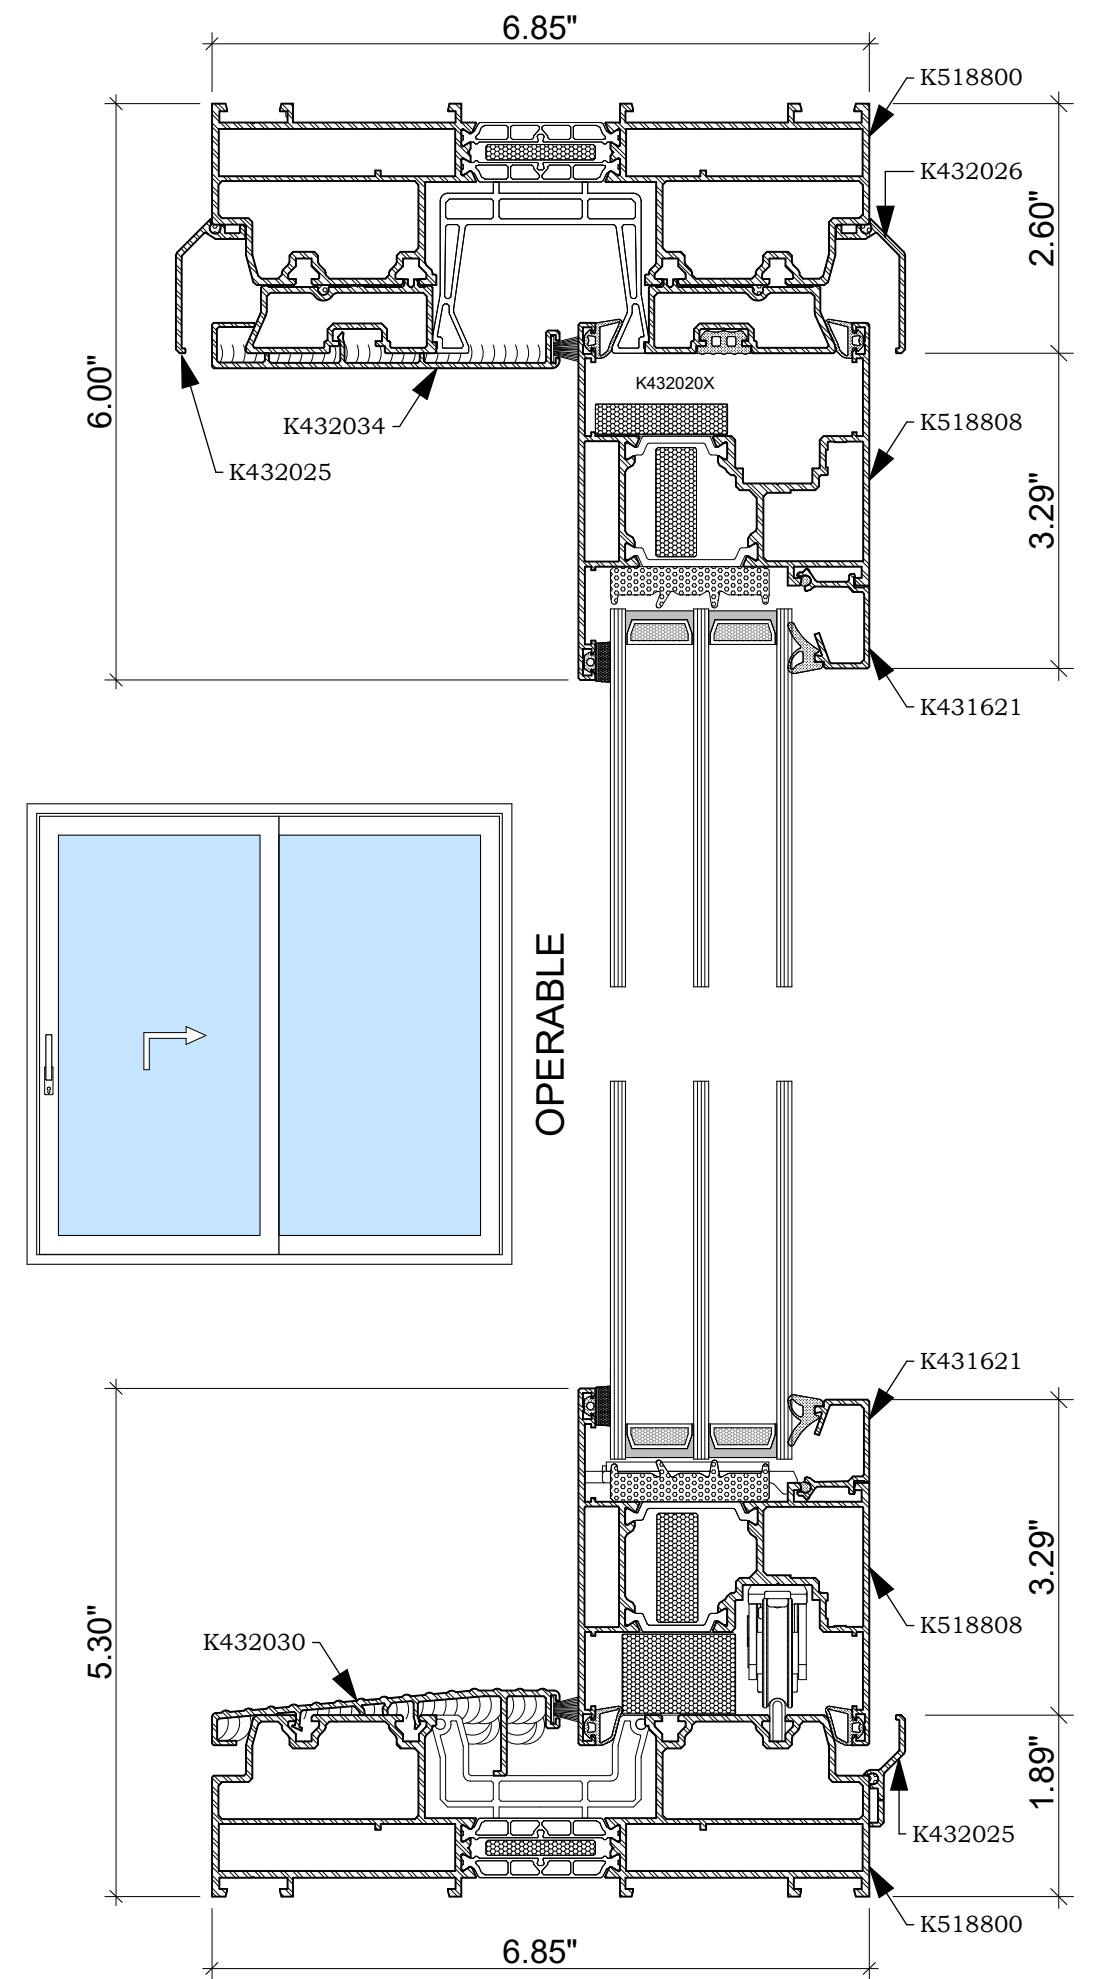

GLAZING BARS & FIXED MULLIONS

DOOR THRESHOLDS

TILT / TURN WINDOW

INSWING DOOR

OUTSWING DOOR

MB-77 LIFT/SLIDE DOOR

MB-79N SI SYSTEM
COMMON WINDOWS & DOORS

Tel: 413 829 7923