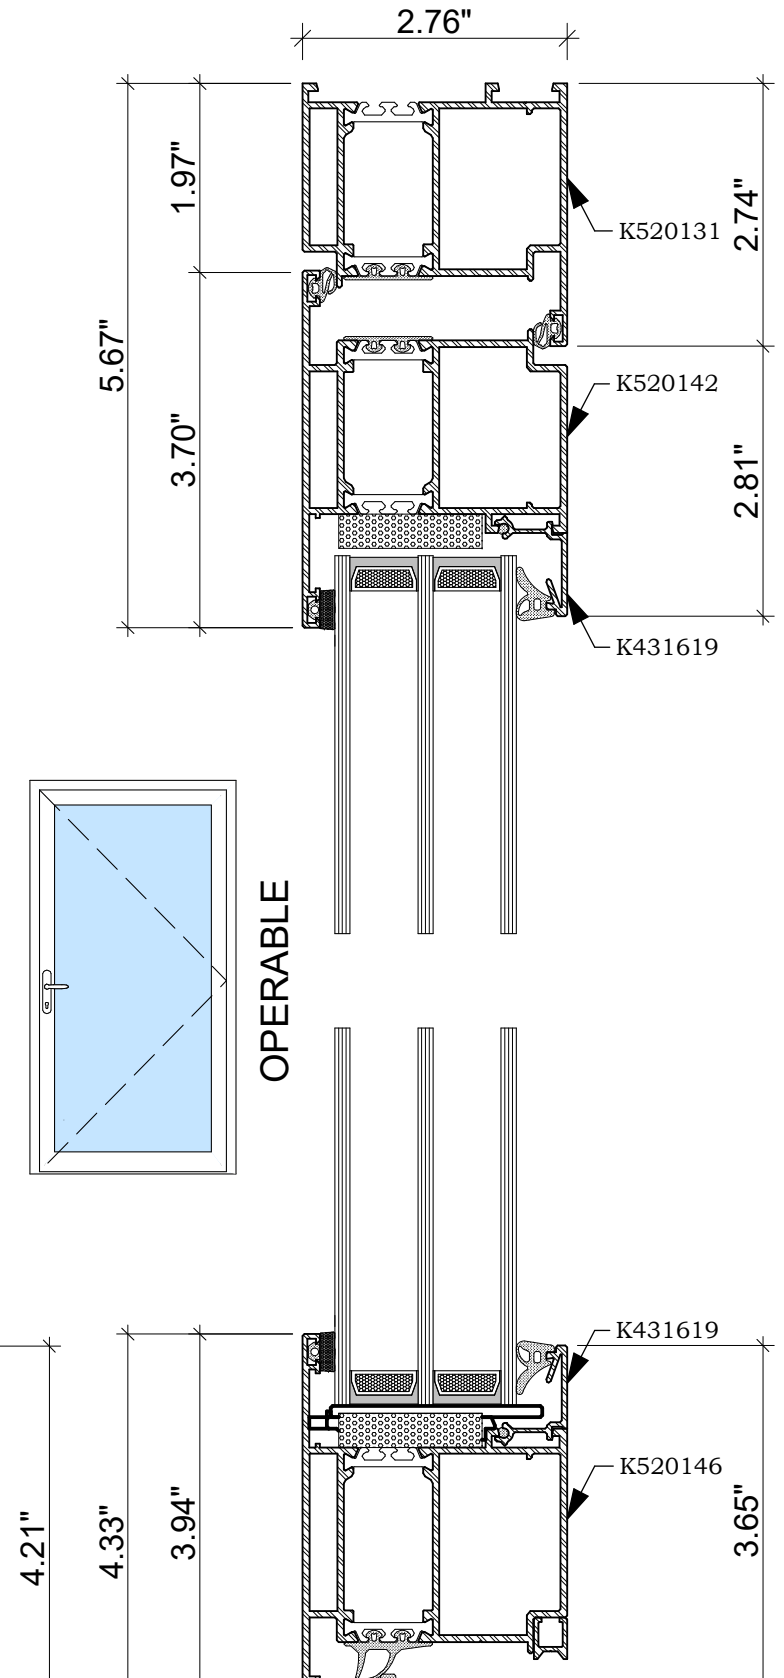

GLAZING BARS & FIXED MULLIONS

DOOR THRESHOLDS

TILT / TURN WINDOW

INSWING DOOR

OUTSWING DOOR

MB-77 LIFT/SLIDE DOOR

MB-79N SI SYSTEM
COMMON WINDOWS & DOORS

Tel: 413 829 7923