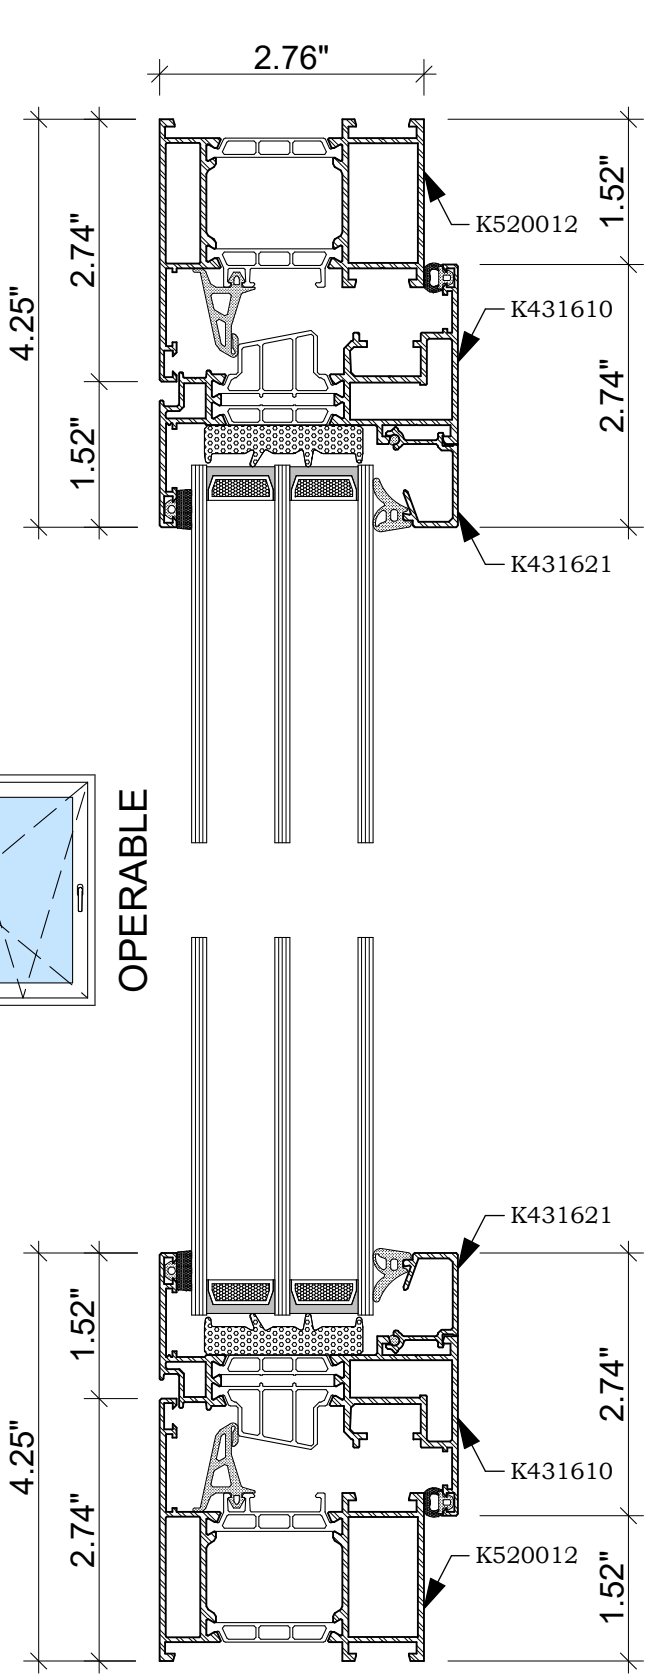

GLAZING BARS & FIXED MULLIONS

DOOR THRESHOLDS

TILT / TURN WINDOW

INSWING DOOR

OUTSWING DOOR

MB-77 LIFT/SLIDE DOOR

MB-79N SI SYSTEM
COMMON WINDOWS & DOORS

Tel: 413 829 7923