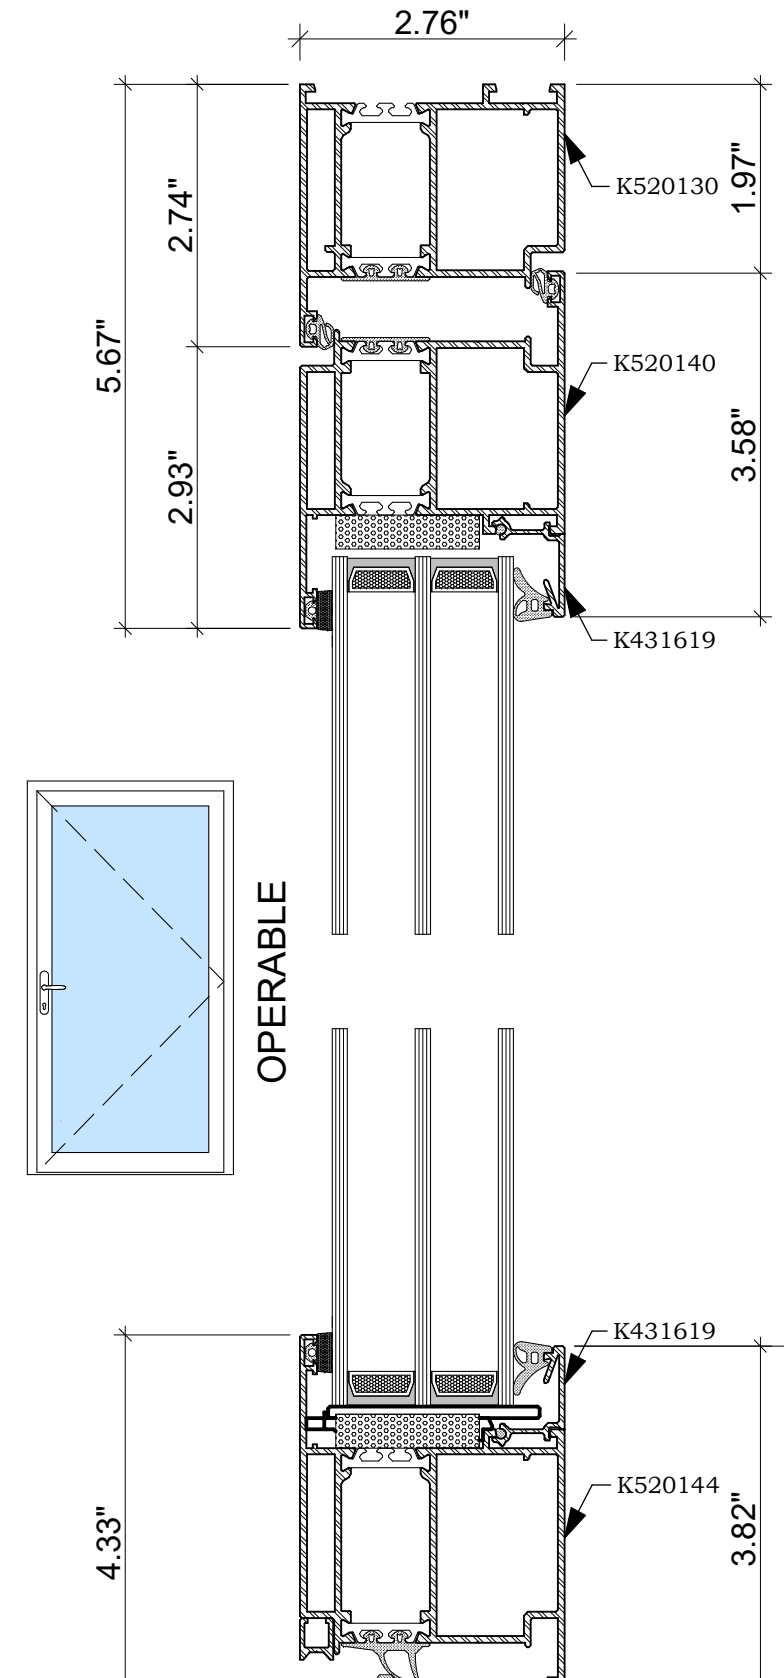

GLAZING BARS & FIXED MULLIONS

DOOR THRESHOLDS

TILT / TURN WINDOW

INSWING DOOR

OUTSWING DOOR

MB-77 LIFT/SLIDE DOOR

MB-79N SI SYSTEM
COMMON WINDOWS & DOORS

Tel: 413 829 7923