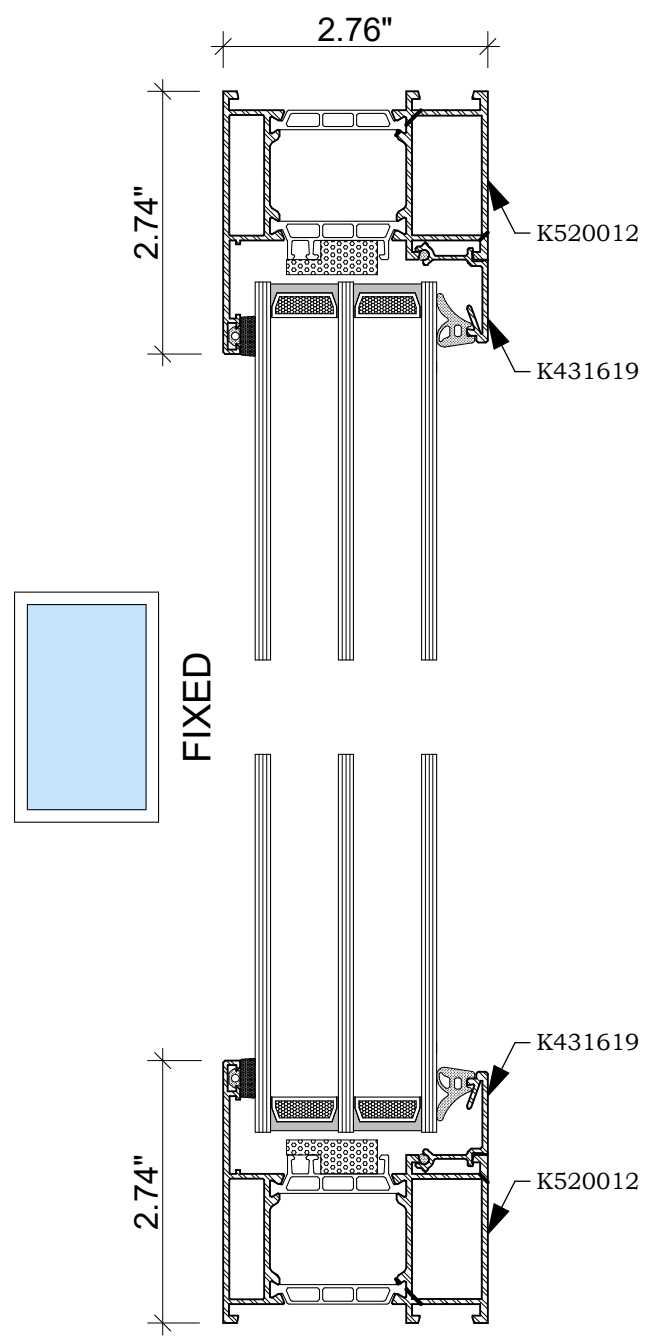

GLAZING BARS & FIXED MULLIONS

DOOR THRESHOLDS

TILT / TURN WINDOW

INSWING DOOR

OUTSWING DOOR

MB-77 LIFT/SLIDE DOOR

MB-79N SI SYSTEM
COMMON WINDOWS & DOORS

Tel: 413 829 7923